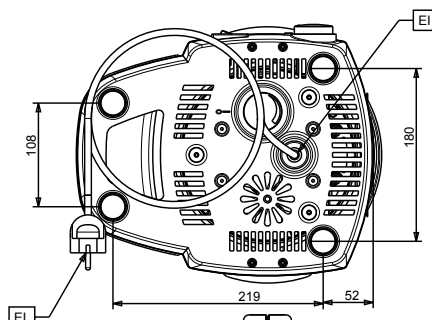

Top

Electric

Supply voltage:

560019 (LOLA6) 220-240 V/1 ph/50 Hz

Electrical power max.:

0.85 kW

Key Information:

External dimensions, Width: 270 mm

External dimensions, Depth: 318 mm

External dimensions, Height: 465 mm

Net weight: 6.2 kg

Shipping weight: 8 kg

Shipping height: 530 mm

Shipping width: 350 mm

Shipping depth: 380 mm

Shipping volume: 0.07 m³