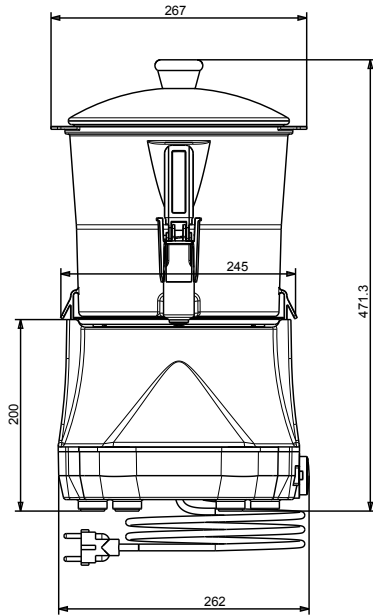

Front

Side

Electric

Supply voltage:

560019 (LOLA6) 220-240 V/1 ph/50 Hz

Electrical power max.:

0.85 kW

Key Information:

External dimensions, Width: 270 mm

External dimensions, Depth: 318 mm

External dimensions, Height: 465 mm

Net weight: 6.2 kg

Shipping weight: 8 kg

Shipping height: 530 mm

Shipping width: 350 mm

Shipping depth: 380 mm

Shipping volume: 0.07 m³