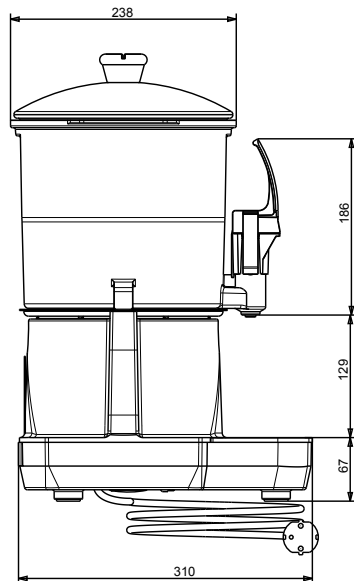

Side

Electric

Supply voltage:

560019 (LOLA6) 220-240 V/1 ph/50 Hz

Electrical power max.:

0.85 kW

Key Information:

External dimensions, Width: 270 mm

External dimensions, Depth: 318 mm

External dimensions, Height: 465 mm

Net weight: 6.2 kg

Shipping weight: 8 kg

Shipping height: 530 mm

Shipping width: 350 mm

Shipping depth: 380 mm

Shipping volume: 0.07 m³